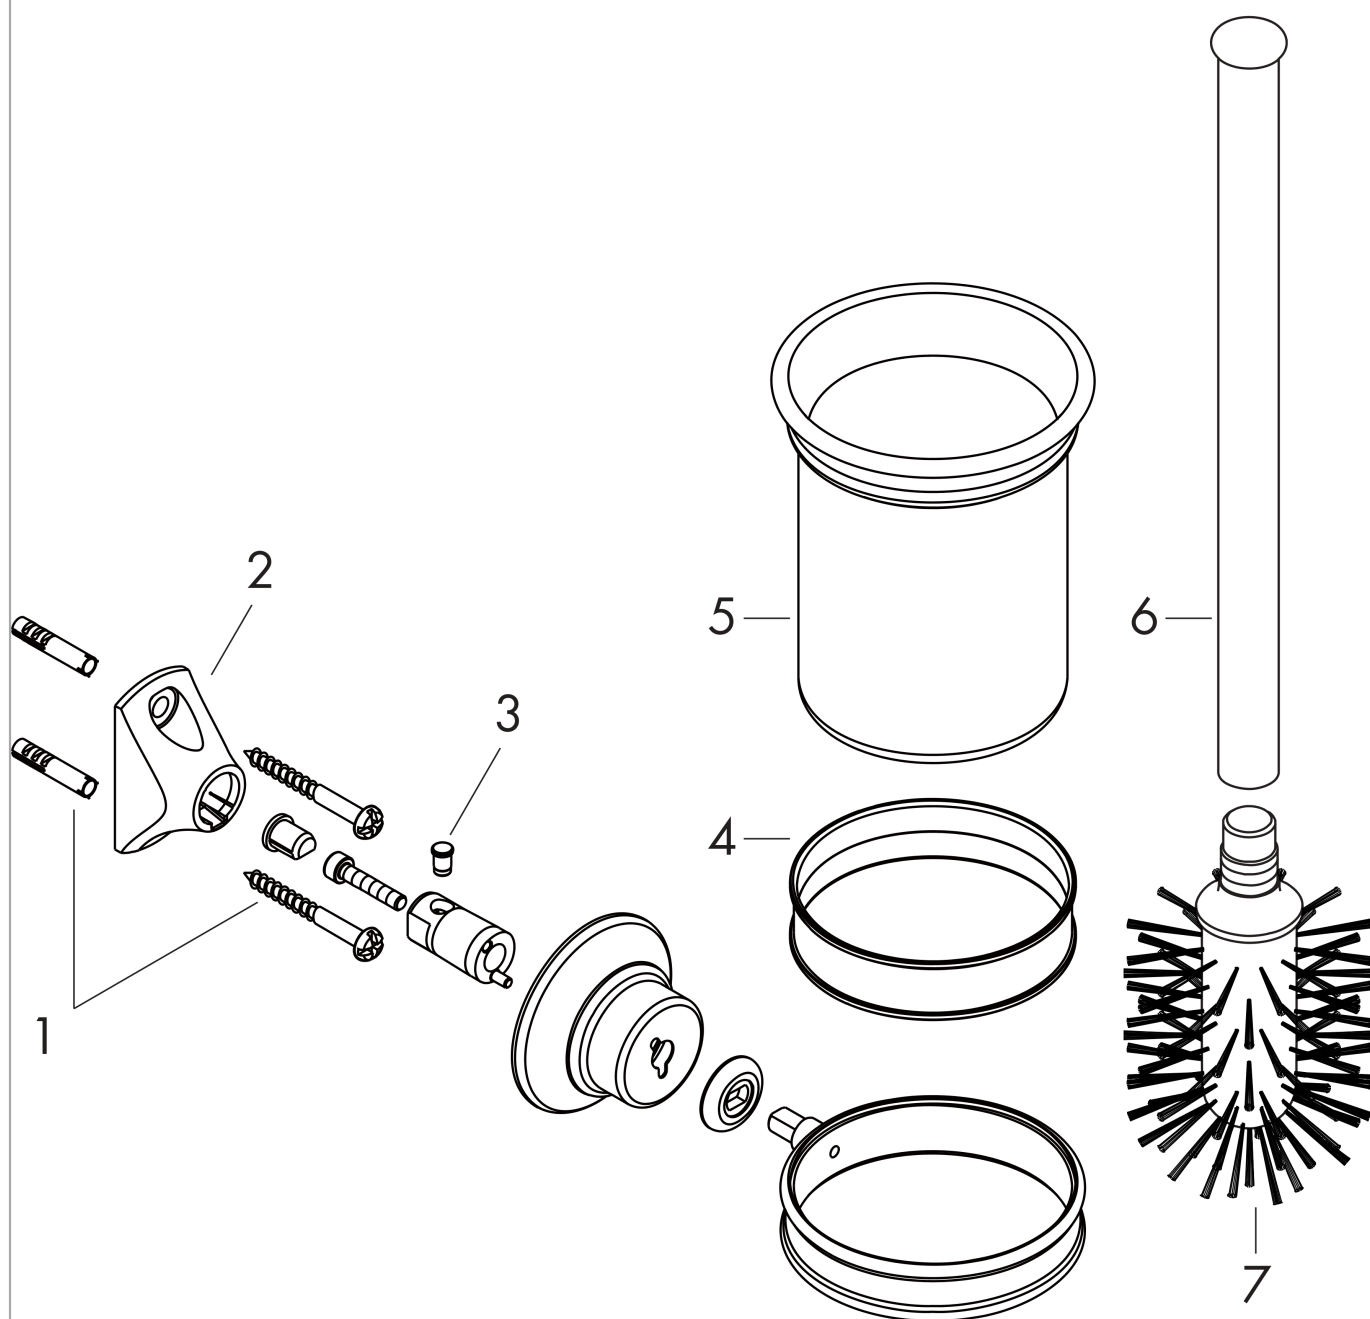

**AXOR Montreux
Toilet Brush with Holder, Wall-Mounted**
Finishes : **chrome** Part no. : **42035000**

Features

- Metal
- material recess: matt glass
- accent colour: white
- with separate recess
- concealed fastening
- Wall-mounted

Item details

List Price \$ 292.00

Product image

Scale drawing

AXOR Montreux
Toilet Brush with Holder, Wall-Mounted
Finishes : **chrome** Part no. : **42035000**

Exploded drawing

Year of production: >05/06

AXOR Montreux
Toilet Brush with Holder, Wall-Mounted
 Finishes : **chrome** Part no. : **42035000**

Spare parts list

Year of production: >05/06

| Pos. | | Part no. | Price | PU |
|------|------------------|----------|-------|----|
| 1 | mounting set | 40915000 | - | 1 |
| 2 | support element | 96341000 | - | 1 |
| 3 | pin | 97546000 | - | 1 |
| 4 | plastic ring | 98726000 | - | 1 |
| 5 | cup | 42094000 | - | 1 |
| 6 | stick with brush | 40089000 | - | 1 |
| 7 | WC-brush white | 40088000 | - | 1 |