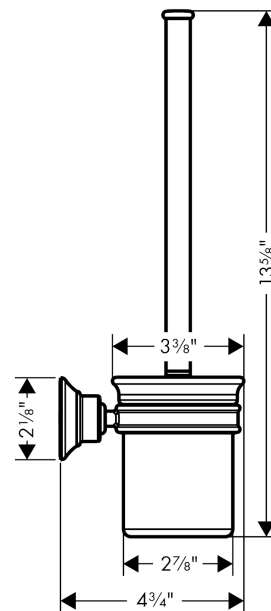

**AXOR Montreux
Toilet Brush with Holder, Wall-Mounted**
Finishes : **chrome** Part no. : **42035000**

Features

- Metal
- material recess: matt glass
- accent colour: white
- with separate recess
- concealed fastening
- Wall-mounted

Item details

List Price \$ 292.00

Product image

Scale drawing

AXOR Montreux
Toilet Brush with Holder, Wall-Mounted
Finishes : **chrome** Part no. : **42035000**

Exploded drawing

Year of production: >05/06

AXOR Montreux
Toilet Brush with Holder, Wall-Mounted
 Finishes : **chrome** Part no. : **42035000**

Spare parts list

Year of production: >05/06

| Pos. | | Part no. | Price | PU |
|------|------------------|----------|-------|----|
| 1 | mounting set | 40915000 | - | 1 |
| 2 | support element | 96341000 | - | 1 |
| 3 | pin | 97546000 | - | 1 |
| 4 | plastic ring | 98726000 | - | 1 |
| 5 | cup | 42094000 | - | 1 |
| 6 | stick with brush | 40089000 | - | 1 |
| 7 | WC-brush white | 40088000 | - | 1 |